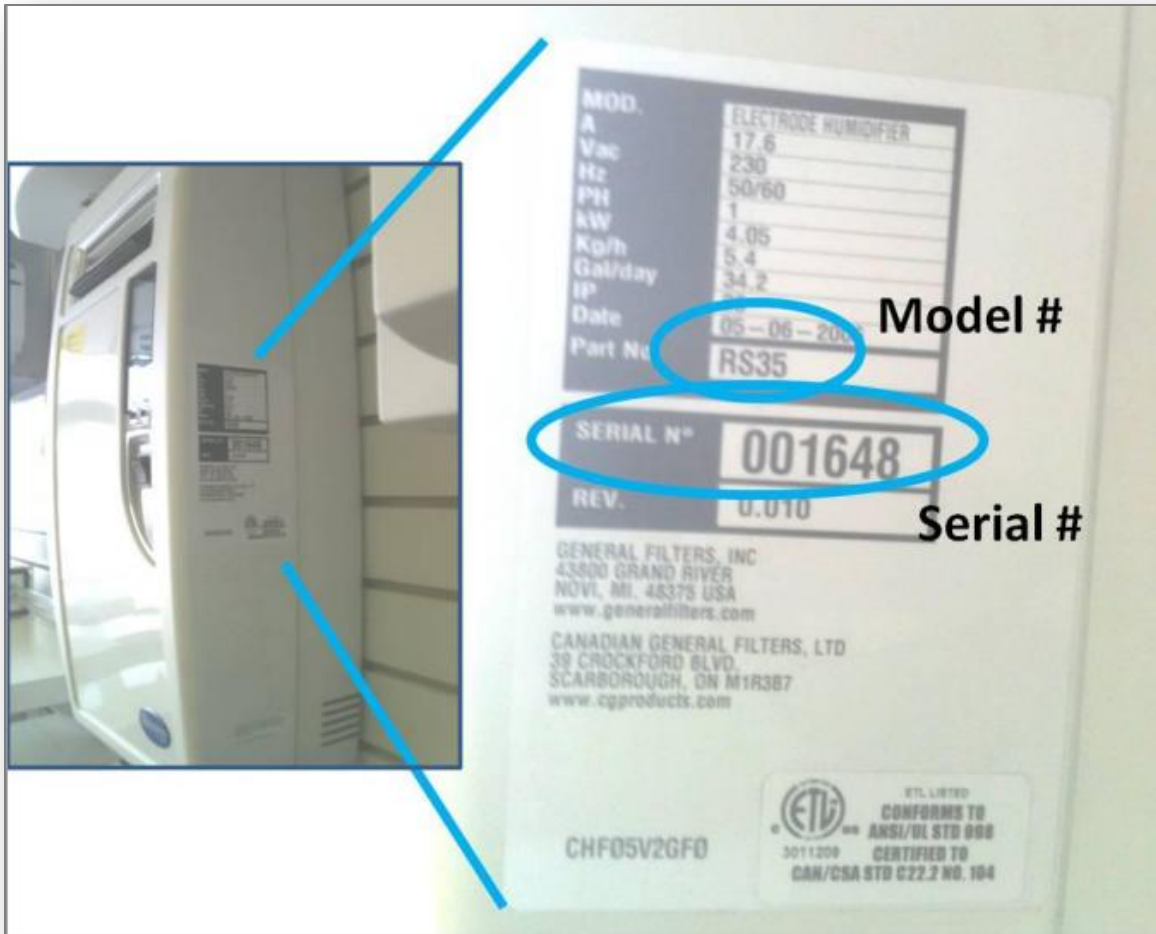

GeneralAire® Steam Humidifiers

Model numbers for our Steam Humidifiers can be found on a sticker on the side.

RS 15P, 25 and 25LC
DS 15P, 25 and 25LC
DS 50 and 50LC

LC = Low Conductivity
RS = Room Steam
DS = Duct Steam