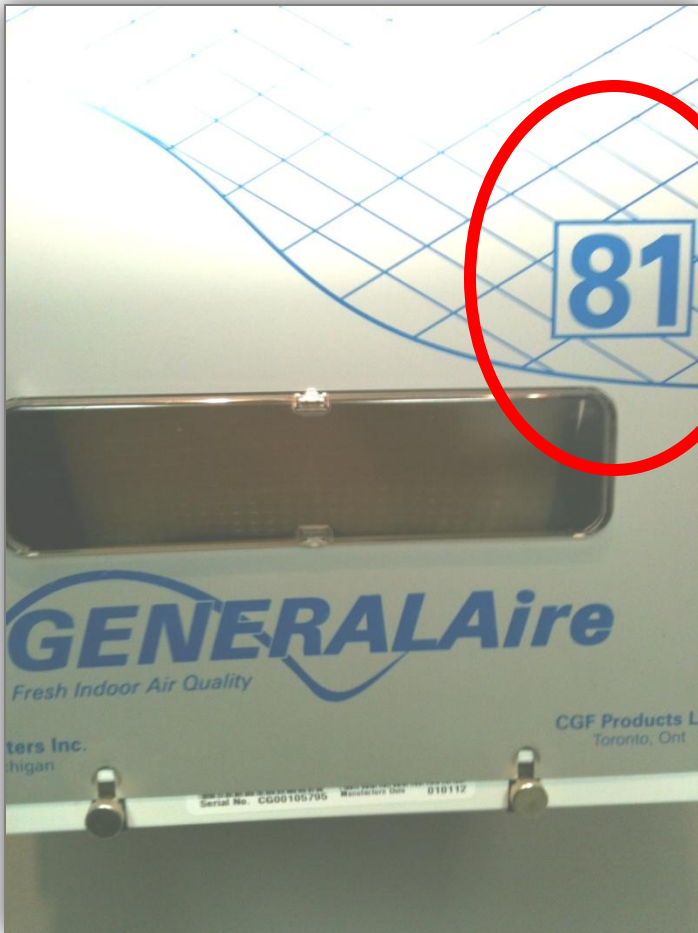

GeneralAire® Drum Humidifiers

The model number for our 81 Drum Humidifier is found right on the front cover!